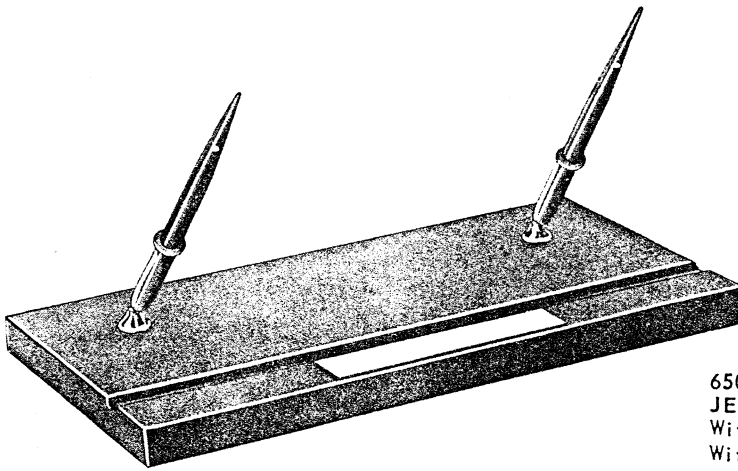

SHEAFFER'S NEW DESK SET LINE

6 1/2 x 13"

6501J (Illustrated)

JET CRYSTAL

With (2) 121SKD White Dot Pens $65.00

With 5SKD Pen, pencil or ballpoint (any two) 50.00

6501M

MEXICAN ONYX

With (2) B121SKD White Dot Pens $65.00

With B5SKD Pen, pencil or ballpoint (any two) .. 50.00

6201S

SPANISH ONYX

With (2) B121SKD White Dot Pens $62.50

With B5SKD Pen, pencil or ballpoint (any two) 47.50

(Includes No. 585 Perpetual Calendar)